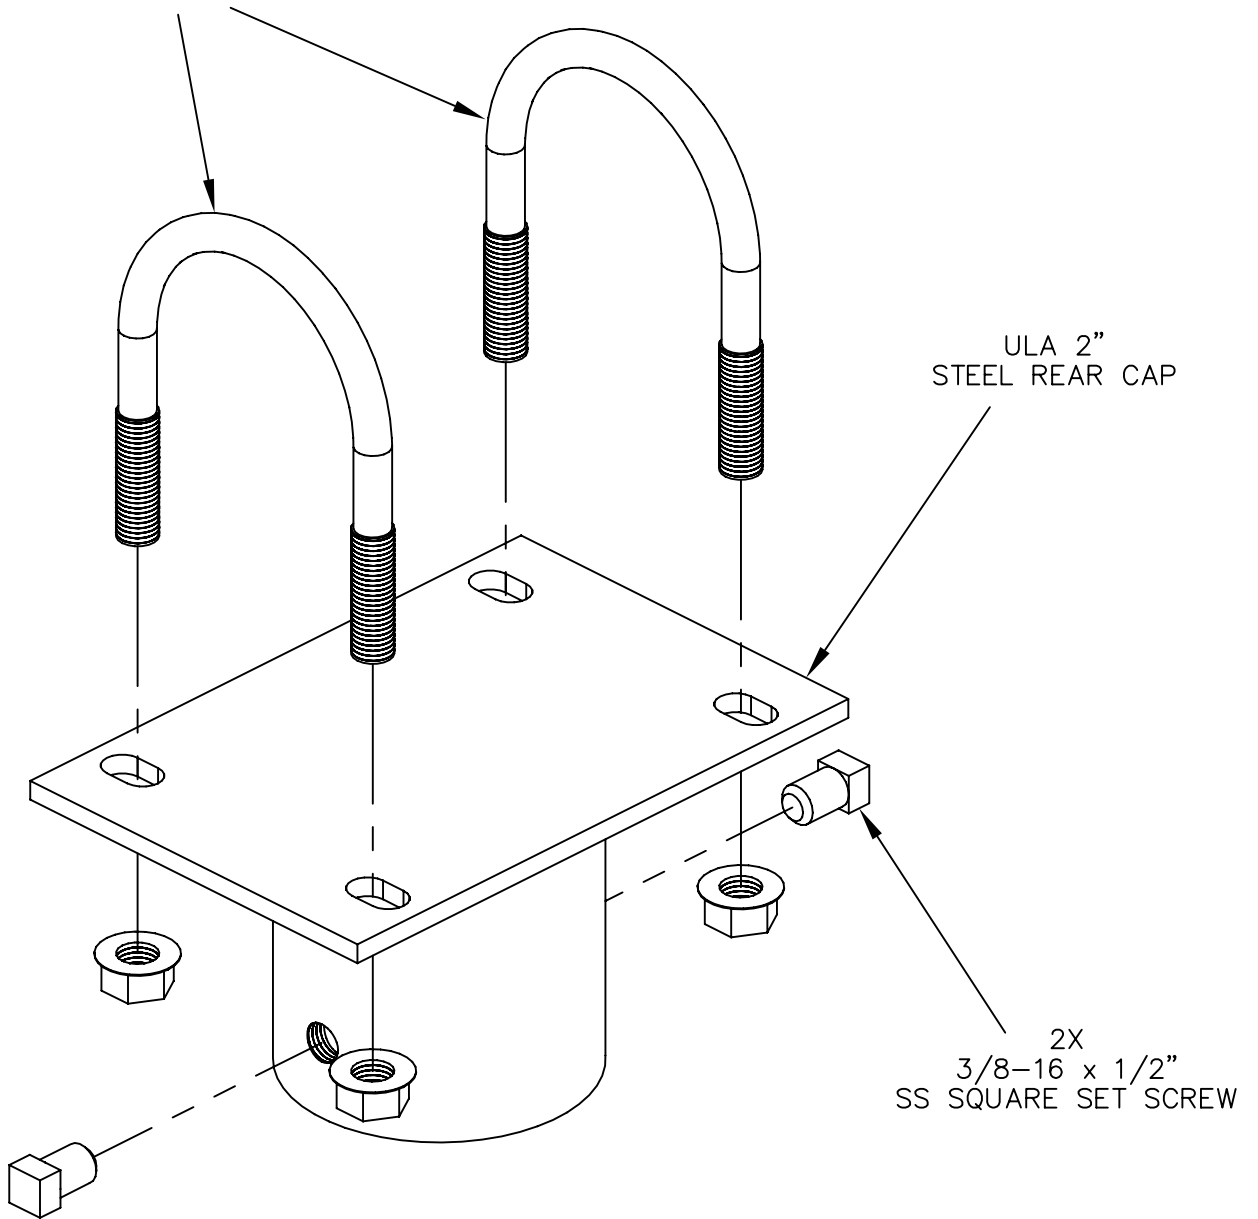

3/8-16 X 2-1/2" ID U-BOLT
(2) 3/8-16 FLANGE NUT

ULA 2"
STEEL REAR CAP

2X
3/8-16 x 1/2"
SS SQUARE SET SCREW

**UNIRAC**[®]

© 2008 UNIRAC, INC.

1411 BROADWAY BLVD NE
ALBUQUERQUE, NM 87102 USA
PHONE 505.242.6411
UNIRAC.COM

UNIRAC-330002

U-LA

**2" Steel
Rear Cap**